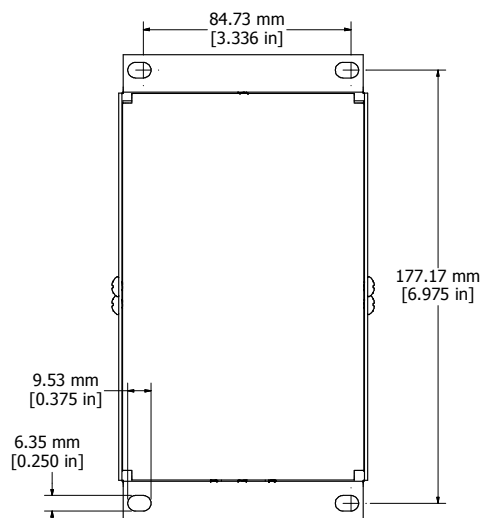

ASSEMBLY - VIEW FROM FRONT

ASSEMBLY - VIEW FROM SIDE

ISOMETRIC VIEW

ASSEMBLY - VIEW FROM BOTTOM

ASSEMBLY - VIEW FROM BACK

**FLHTF800A230**

Housing - Aluminum Alloy

Rating - 220/240 VAC, 50/60 Hz, 670/785 W