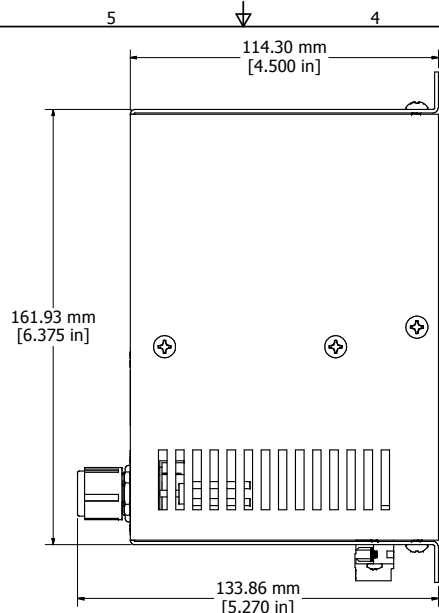

ASSEMBLY - VIEW FROM FRONT

ASSEMBLY - VIEW FROM SIDE

ISOMETRIC VIEW

ASSEMBLY - VIEW FROM BOTTOM

ASSEMBLY - VIEW FROM BACK

**FLHTF800A230**

Housing - Aluminum Alloy

Rating - 220/240 VAC, 50/60 Hz, 670/785 W

Approvals - UL Recognized Standard UL 508A

- CSA Standard C22.2 No. 88

**HAMMOND  
MANUFACTURING™**

**FLHTF800A230**

www.hammondmfg.com