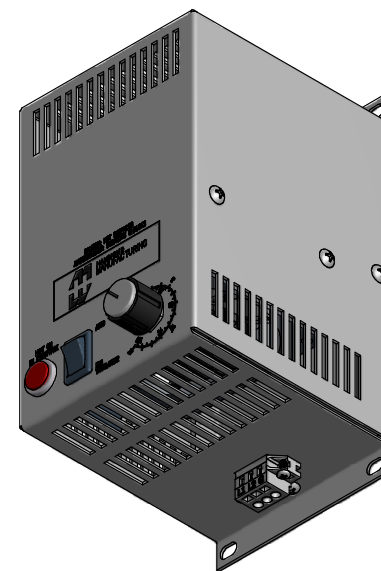

ASSEMBLY - VIEW FROM FRONT

ASSEMBLY - VIEW FROM SIDE

ISOMETRIC VIEW

ASSEMBLY - VIEW FROM BOTTOM

ASSEMBLY - VIEW FROM BACK

**FLHTF800A230**

Housing - Aluminum Alloy

Rating - 220/240 VAC, 50/60 Hz, 670/785 W

Approvals - UL Recognized Standard UL 508A

- CSA Standard C22.2 No. 88

**HAMMOND  
MANUFACTURING™**

**FLHTF800A230**

www.hammondmfg.com