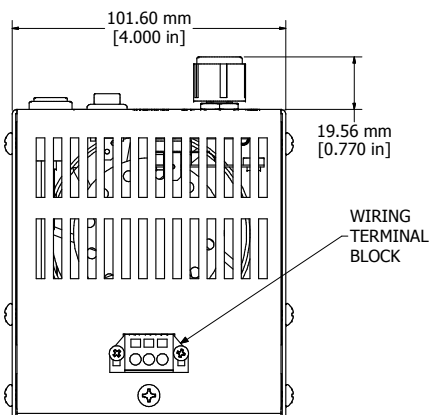

ASSEMBLY - VIEW FROM FRONT

ASSEMBLY - VIEW FROM SIDE

ISOMETRIC VIEW

ASSEMBLY - VIEW FROM BOTTOM

ASSEMBLY - VIEW FROM BACK

**FLHTF800A230**

Housing - Aluminum Alloy

Rating - 220/240 VAC, 50/60 Hz, 670/785 W

Approvals - UL Recognized Standard UL 508A

- CSA Standard C22.2 No. 88

**HAMMOND  
MANUFACTURING™**

**FLHTF800A230**

www.hammondmfg.com